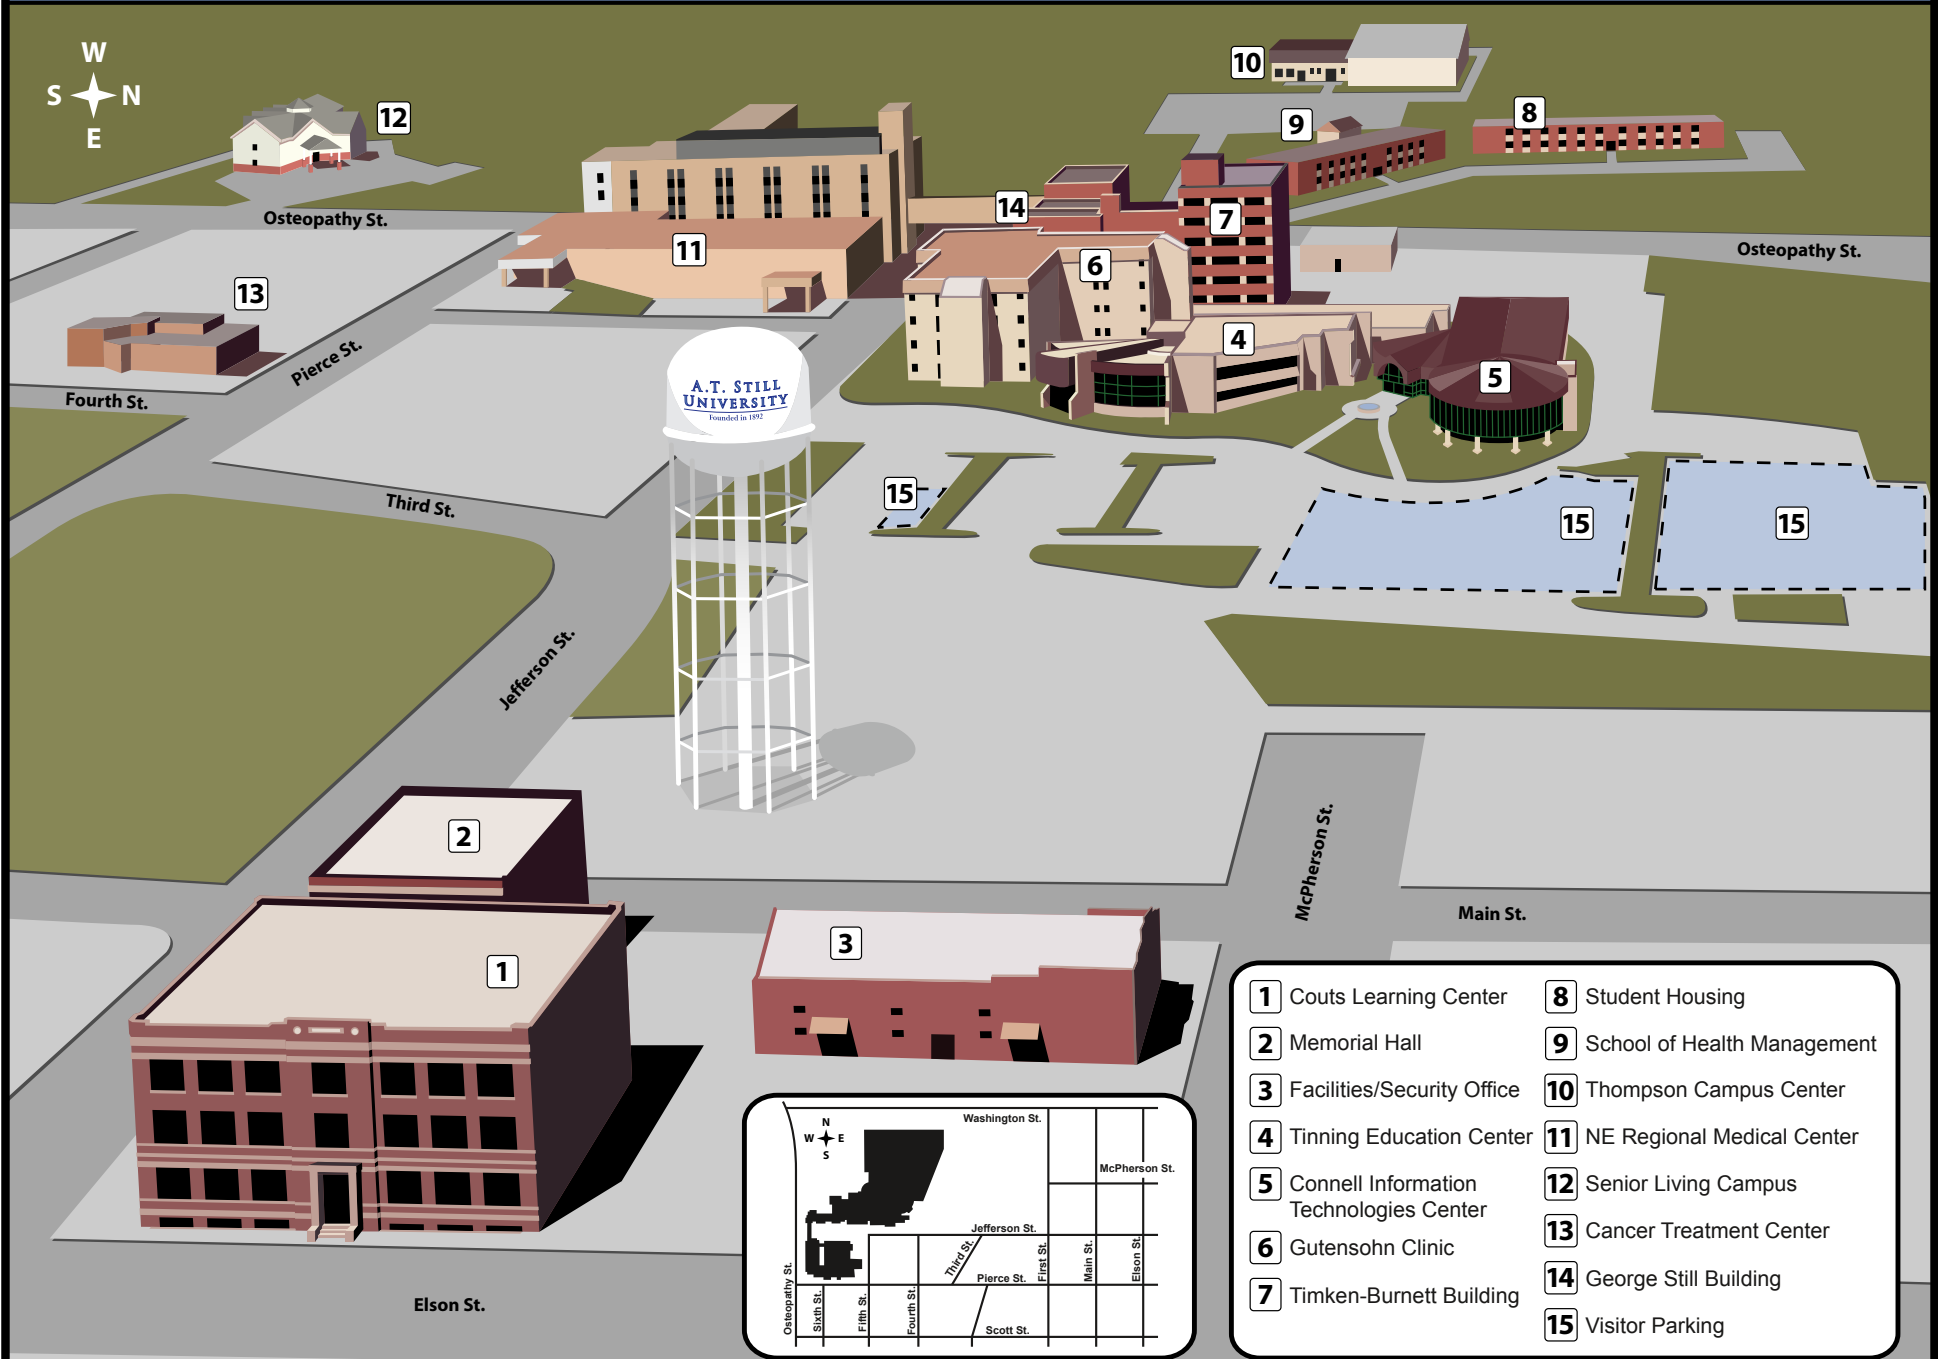

# Welcome to A.T. Still University, Kirksville, MO Campus

- |  |                                      |
|--|--------------------------------------|
| <b>1</b> Coutts Learning Center                  | <b>8</b> Student Housing             |
| <b>2</b> Memorial Hall                           | <b>9</b> School of Health Management |
| <b>3</b> Facilities/Security Office              | <b>10</b> Thompson Campus Center     |
| <b>4</b> Tinning Education Center                | <b>11</b> NE Regional Medical Center |
| <b>5</b> Connell Information Technologies Center | <b>12</b> Senior Living Campus       |
| <b>6</b> Gutensohn Clinic                        | <b>13</b> Cancer Treatment Center    |
| <b>7</b> Timken-Burnett Building                 | <b>14</b> George Still Building      |
|  | <b>15</b> Visitor Parking            |