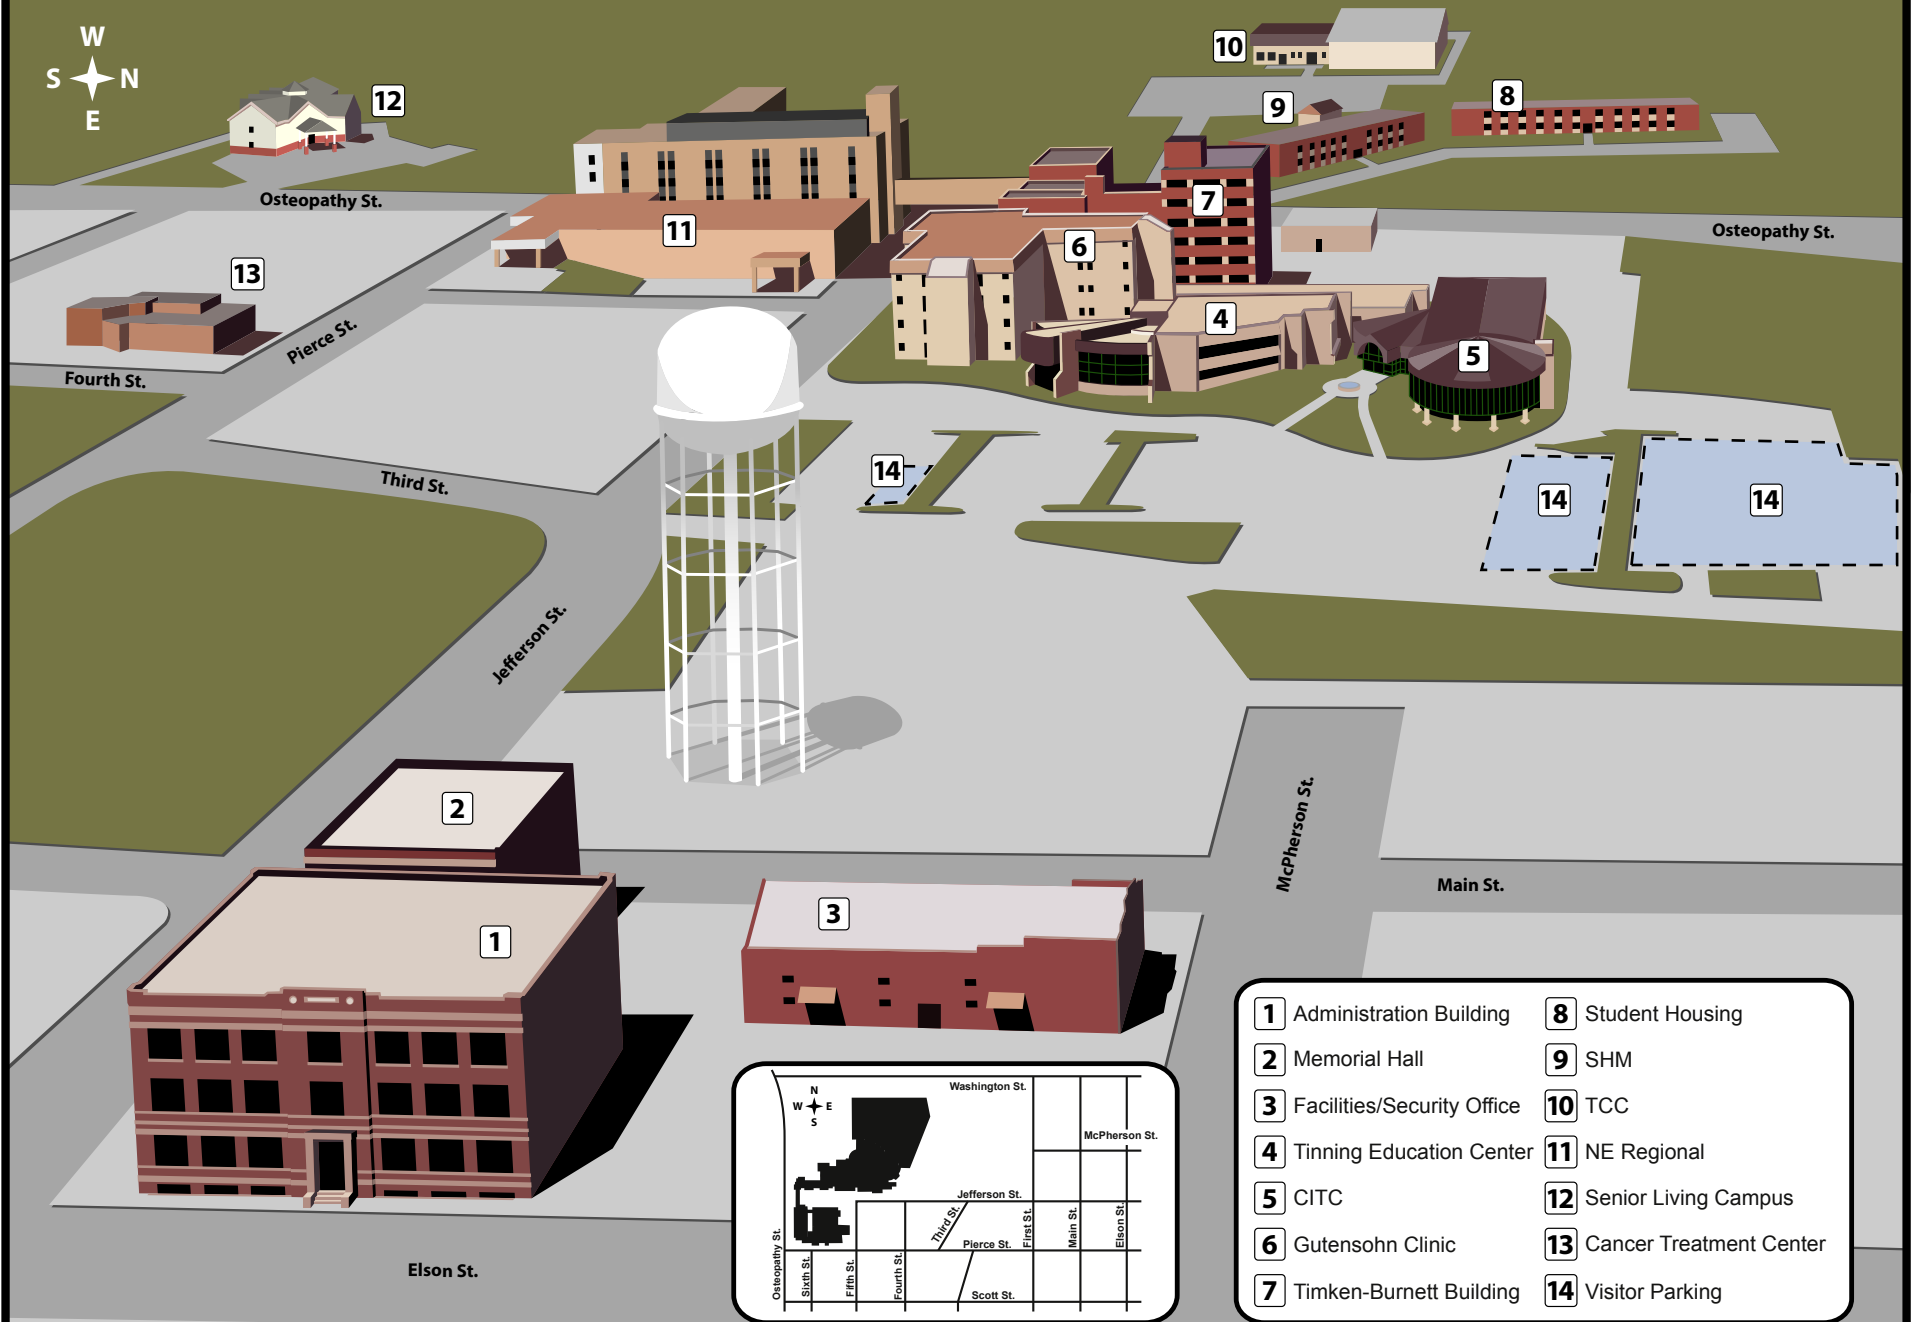

Welcome to A.T. Still University, Kirksville, MO Campus

A.T. STILL UNIVERSITY | ATSU

- | | |
|-------------------------------------|-----------------------------------|
| 1 Administration Building | 8 Student Housing |
| 2 Memorial Hall | 9 SHM |
| 3 Facilities/Security Office | 10 TCC |
| 4 Tinning Education Center | 11 NE Regional |
| 5 CITC | 12 Senior Living Campus |
| 6 Gutensohn Clinic | 13 Cancer Treatment Center |
| 7 Timken-Burnett Building | 14 Visitor Parking |